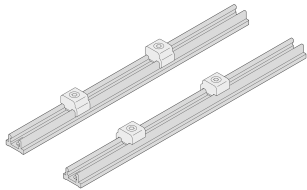

# Interscale Flexible Rail System for Mounting PCBs

Interscale flexible rail system for mounting PCBs in Interscale SFF Cases. Supports individual mounting of PCBs in combination with a mounting plate.

## FEATURES

Board support is bolted onto mounting plate

PCB (board thickness 1.4 ... 2.6 mm) can be positioned flexibly

## SPECIFICATIONS

<b>Material:</b>	Aluminum
<b>Finish:</b>	Anodized
<b>Product Family:</b>	Interscale
<b>Type:</b>	Mounting Kit
<b>Product Type:</b>	Mounting Kit
<b>Works With:</b>	Small Form Factor Cases

Table 1/1

Catalog Number	Length	Package Quantity
24827-023	128.55mm	2
24827-027	306.35mm	2
24827-025	217.45mm	2
24827-024	173mm	2