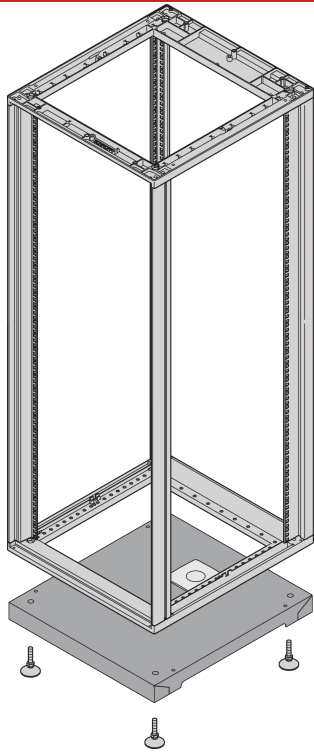

Novastar Base/Plinth

Base Plate for Rear Cable Ducting which cut out for cable management. Opening is covered with plastic. Accessory brush strip can build in.

CERTIFICATIONS

FEATURES

Static load-carrying capacity 400 kg

Adjustable feet, height 57 mm ... 67 mm

St, 1.5 mm, RAL 7021

Cable ducting 110 x 76 mm

Incl. GND/earthing

SPECIFICATIONS

Height:	45mm
Product Type:	Cabinet/Rack Base
Material:	Steel

Table 1/2

Catalog Number	Width	Depth	Package Quantity	Color	Color Code	Finish
27230-072	553mm	800mm	1	Black Grey	RAL 7021	Powder Coated
27230-070	553mm	500mm	1	Black Grey	RAL 7021	Powder Coated
27230-080	1000mm	1000mm	1	Black Grey	RAL 7021	Powder Coated
27230-076	900mm	900mm	1	Black Grey	RAL 7021	Powder Coated
27230-071	553mm	600mm	1	Black Grey	RAL 7021	Powder Coated

Table 2/2

Catalog Number	Type
27230-072	Base Plinth
27230-070	Base Plinth
27230-080	Base Plinth
27230-076	Base Plinth
27230-071	Base Plinth

ADDITIONAL PRODUCT DETAILS

Please order brush strip separately.