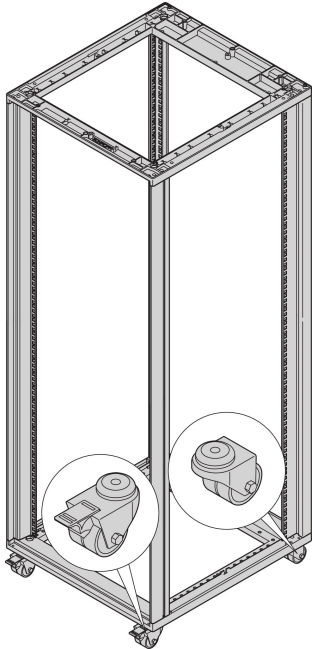

Novastar Castor

Novastar cabinets can be equipped with the stable Novastar castors, allowing necessary mobility.

CERTIFICATIONS

FEATURES

Castors are mounted to the frame

2 castors without jacking foot, 2 castors with jacking foot

SPECIFICATIONS

Product Type: Castor

Table 1/1

Catalog Number	Diameter	Static Load	Package Quantity	Complies With	Height
27230-067	50mm	200kg	4		155mm
27230-110	100mm	300kg	4	EN 12528	131mm