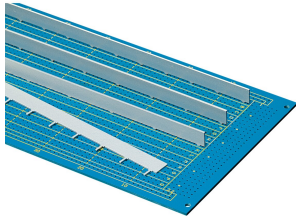

# PCB Busbar for Power Distribution

Busbars will enable you to increase PCB yields, reliability, and longevity of circuit boards. They are also cost savers; mounting rivets and installation screws are not required for circuit board assembly.

## FEATURES

Power distribution to printed circuits and backplanes

Interference suppression, increased stiffness

Fault elimination

## SPECIFICATIONS

**Product Type:** Busbar  
**Material:** Copper  
**Finish:** Tin Plated

Table 1/1

| Catalog Number | Length  | Package Quantity |
|----------------|---------|------------------|
| 30925-001      | 216.3mm | 1                |
| 30925-006      | 333.2mm | 1                |
| 30925-005      | 206.2mm | 1                |
| 30925-004      | 328.1mm | 1                |
| 30925-002      | 338.3mm | 1                |