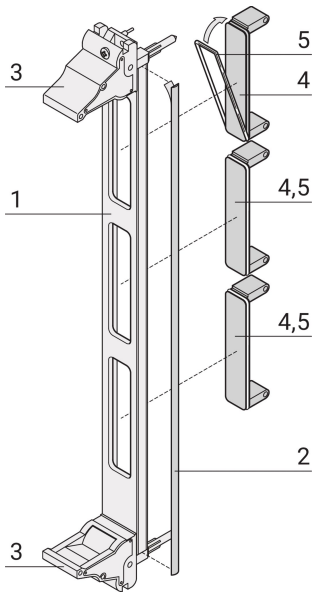

Plug-In Unit Kit for PMC, Chromated, Shielded (Textile) With Handle

U-shaped front panel with cutout for PMC. Shieldable for textile EMC gasket.

FEATURES

In accordance with IEEE P1386, PCI Mezzanine Card

For single 69.0 x 76.5 mm or double 139.0 x 76.5 mm modules

For standard defined I/O mezzanine modules which connect to carrier cards

PMC = PCI Mezzanine Card

FPGA = Field Programmable Gate Array

U-profile front panel 3 U, 4 HP, with textile gasketing

EMC shielding for front panel and coverings for front panel cutouts

SPECIFICATIONS

Rack Width:	4HP
Material:	Aluminum
Product Type:	Front Panel
Type:	Front Panel with Handle (PIU)
EMC Shielding:	Yes

Table 1/2