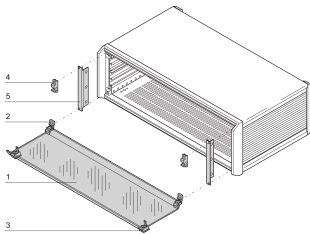

PropacPRO Front Hood

The front hood bottom hinged can be assembled on to a PropacPRO case. It protects the PCB from accidental operations. A retrofittable lock can be installed.

CERTIFICATIONS

FEATURES

Mounting of hinges at top or bottom

Lock (max. 2) retrofittable

From acrylic glass, hinged, removable

Lateral cover (item 5) also serves as vertical EMC shielding of side panels

SPECIFICATIONS

- Rack Height:** 3U
- Works With:** Cases
- Product Type:** Cover Plate
- Type:** Front Hood
- Product Family:** PropacPRO
- Material:** Thermoplastic

Table 1/1

Catalog Number	Rack Width	Package Quantity	Depth
24576-080	28HP	1	
24576-083	84HP	1	175mm
24576-082	63HP	1	

Catalog Number	Rack Width	Package Quantity	Depth
24576-081	42HP	1	

ADDITIONAL PRODUCT DETAILS