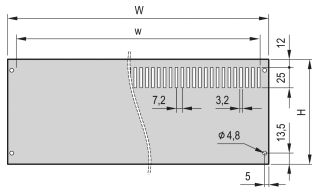

PropacPRO Rear Panel, Full Width, Unshielded

The rear panel, full width for PropacPRO Case mounts to the frame of the case. With or without vented slots.

CERTIFICATIONS

FEATURES

Alu panel, 2.0 mm (84 HP 2.5 mm)

Mounting with support bracket on case (right and left)

SPECIFICATIONS

- **Material:** Aluminum
- **Finish:** Anodized
- **Works With:** Cases
- **Product Family:** PropacPRO
- **Type:** Rear Panel
- **Product Type:** Side Panel

Table 1/2

Catalog Number	Rack Height	Rack Width	Design Feature	Package Quantity
24576-153	4U	63HP	Perforated	1
24576-145	2U	63HP	Perforated	1
24576-050	3U	84HP	Non-Perforated	1
24576-149	3U	63HP	Perforated	1
24576-150	3U	84HP	Perforated	1