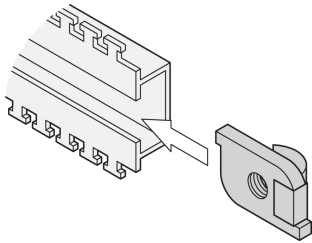

# Slide Nut Kit for C-Rail

C-Rails are for better cable management. Installation generally behind the 19" uprights. They are compatible with standard cable clabs.

## FEATURES

Slide nut for C-profiles