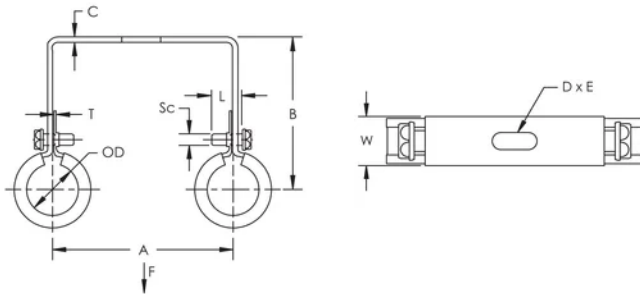

Finish: Electrogalvanized

Color: Black

Temperature: -50 to 110 °C

Pipe Size: 1/4"

NB/DN: 8

Outer Diameter (OD): 12 - 14 mm

Width (W): 20 mm

Thickness (T): 0.8 mm

A: 60 mm

B: 51 mm

Static Load: 450N

C: 2 mm

D: 20 mm

E: 8.5 mm

Screw Diameter (Sc): 6

Screw Length (L): 20mm

ADDITIONAL PRODUCT DETAILS

Lining is EPDM rubber.

DIAGRAMS

WARNING

nVent products shall be installed and used only as indicated in nVent's product instruction sheets and training materials. Instruction sheets are available at www.nvent.com and from your nVent customer service representative. Improper installation, misuse, misapplication or other failure to completely follow nVent's instructions and warnings may cause product malfunction, property damage, serious bodily injury and death and/or void your warranty.