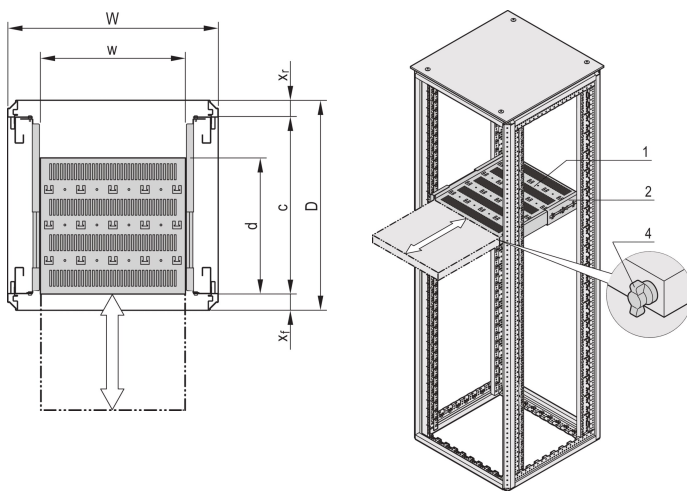

Varistar CP | 19" Telescopic Shelf 70 kg, 600W 500D, RAL 7035

CATALOG NUMBER

22130-352

Varistar, Novastar and Eurorack 19" Shelf, Stationary with 70 kg load capacity, perforated for ease of assembly.

CERTIFICATIONS

FEATURES

Perforated cut-outs for assembling cable ties

Static load-carrying capacity 70 kg

Incl. telescopic slides

Locking with T-bar lock possible

St, 1.5 mm

Hammer head perforation for assembly with cable ties

PRODUCT ATTRIBUTES

Type: Telescopic Shelf

Width: 400mm

Depth: 382mm

Package Quantity: 1

Color: Light Grey

Color Code: RAL 7035

Finish: Powder Coated

Material: Steel

Product Family: Varistar CP; Novastar

Product Type: Shelf

Gross Weight: 6.69kg

ADDITIONAL PRODUCT DETAILS

Mounting bracket for assembly of telescopic slide at frame please order separately.