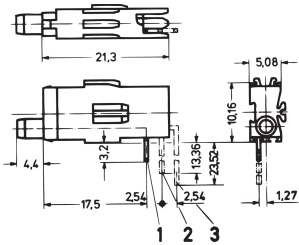

# Single LED Test Socket, Ø 2 mm

Test sockets for mounting plane 1 and 2, short and long type.

## FEATURES

Long type for mounting plane 1 and 2

Short type for mounting plane 1

## ADDITIONAL PRODUCT DETAILS

Required front panel drill hole: Ø 4 mm.

Dimensions of connecting pins: 0.3 × 0.6 mm.

Please take into consideration that deliveries may be carried out in the stated SPQs (SPQ, e.g. 5 pieces, 10 pieces, 50 pieces, etc.). Differing order quantities (e.g. 2 pieces) may be changed to the next possible delivery quantity = Standard Pack Quantity.