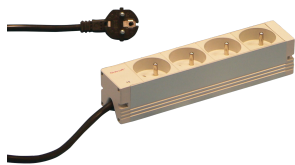

Socket Strip, UTE

Modular, compact PDU with many function elements. Using a 1 U by 1 U aluminum chassis the PDU can easily be integrated in a rack with UTE outlets.

CERTIFICATIONS

FEATURES

230 V, 16 A

In accordance with NFC 61-303

Socket strip with UTE sockets

Mounting height 1 U

Horizontal or vertical mounting

Connecting cable 2 m, with SCHUKO/UTE plug

Socket strips can be rotated through all four directions (in 90° increments) during installation

SPECIFICATIONS

Material: Aluminum; Polyamide

Color: Grey

Product Type: Socket Strip

Table 1/2

Catalog Number	Socket Type	Socket Quantity	Switched Outlets	Voltage AC	Function	Package Quantity
60110-226	UTE	12	Yes	230V		1

Catalog Number	Socket Type	Socket Quantity	Switched Outlets	Voltage AC	Function	Package Quantity
60110-222	UTE	12	No	230V		1
60110-221	UTE	9	No	230V		1
60110-267	UTE	6	No	230V	Transient Protection, Mains Suppression Filter	1
60110-223	UTE	15	No	230V		1
60110-224	UTE	19	No	230V		1
60110-225	UTE	8	Yes	230V		1
60110-231	UTE	6	No	230V	Fault Current Protection, Overcurrent Protection	1
60110-227	UTE	8	No	230V	Transient Protection	1
60110-228	UTE	6	No	230V	Overcurrent Protection	1
60110-220	UTE	4	No	230V		1
60110-230	UTE	6	No	230V	Fault Current Protection	1
60110-229	UTE	7	No	230V	Mains Suppression Filter	1