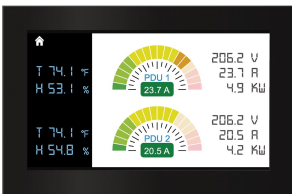

## Data Solutions

Smart, stylish Door-Mount PDU LCD Display externally monitors the PDU metrics inside the cabinet without opening the door to physically review the PDU’s metrics. Easy magnetic mounting installation not requiring any cabinet door cutout. Touchscreen can be installed horizontally or vertically and has plug-n-play connectivity.

### FEATURES

- Saves time monitoring PDU metrics from outside the cabinet
- Prevents entering cabinet to monitor PDU metrics
- Easy magnetic mounting installation
- No cabinet door cutout required
- Optional mounting screw kit included
- Display horizontally or vertically
- Plug-n-Play connectivity
- Resistive touch screen
- Smart and stylish design
- With corresponding PDU connected sensors, it monitors voltage, current, power, temperature, humidity and air flow
- 4.3-inch (109mm) display size
- 480 x 272 display resolution
- RJ-11 cables connection