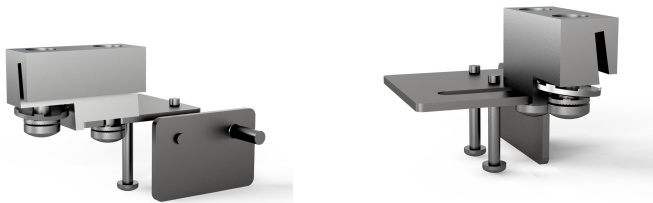

Varistar CP Door Switch Bracket

Data Solutions

CATALOG NUMBER

24630-106

Door switch provides automation of lights, cooling units. The bracket is a mounting accessory with which the door control switch can be connected to the frame.

FEATURES

The bracket is a mounting accessory with which the door control switch can be connected to the frame

PRODUCT ATTRIBUTES

Product Family: Varistar CP

Package Quantity: 1

Material: Stainless Steel

Product Type: Bracket