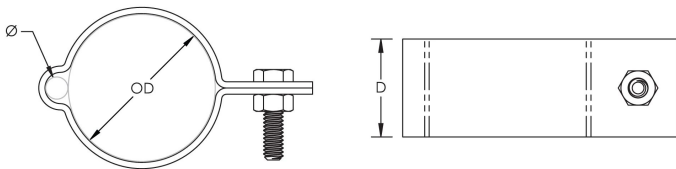

Catalog Number	Material	Finish	Diameter (Ø)	Outer Diameter (OD)	Depth (D)	Unit Weight
LPC674	Copper	Tinned	10.2 - 15.88 mm	114.3 - 127 mm	31.75mm	0.23 kg
LPA674	Aluminum		10.2 - 15.88 mm	114.3 - 127 mm	31.75mm	0.23 kg

Table 2/2

Catalog Number	Certifications
LPA672	
LPA671	
LPC671	E202878-Combined_CoC, E202878-Combined_CoC
LPC672	E202878-Combined_CoC, E202878-Combined_CoC
LPC673	E202878-Combined_CoC, E202878-Combined_CoC
LPA673	
LPC674	E202878-Combined_CoC, E202878-Combined_CoC
LPA674	

DIAGRAMS

WARNING

nVent products shall be installed and used only as indicated in nVent's product instruction sheets and training materials. Instruction sheets are available at www.nvent.com and from your nVent customer service representative. Improper installation, misuse, misapplication or other failure to completely follow nVent's instructions and warnings may cause product malfunction, property damage, serious bodily injury and death and/or void your warranty.

⚠ WARNING: This product can expose you to chemicals including lead, which is known to the State of California to cause cancer and birth defects or other reproductive harm. For more information go to www.P65Warnings.ca.gov.