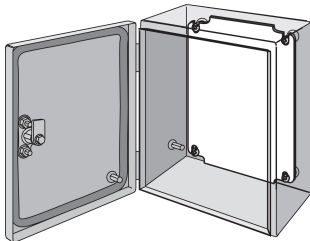

## Inline and GL66 Panel

Panels for use in enclosures, provide a convenient way to install controls and instruments in enclosure body opening while providing access and security.

### FEATURES

---

White polyester powder paint or conductive finish

Includes a ground hole that is labeled and sized for M6 fastener