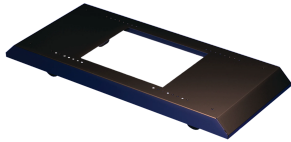

# Mobile Base for Open Frame Racks

The Mobile Base for Open-Frame Racks provide stability and mobility to open-frame racks. It has models for both 19-in. 2- and 4-Post Open Frame Racks. This product mounts to the bottom of the racks previously mentioned. It includes four non-locking casters but will also accept standard levelers. Please note, catalog number PMBLM12 must be ordered separately, however the mounting hardware is included.

## FEATURES

---

The Mobile Base for Open-Frame Racks provide stability and mobility to open-frame racks

It has models for both 19-in. 2- and 4-Post Open Frame Racks

This product mounts to the bottom of the racks previously mentioned. It includes four non-locking casters but will also accept standard levelers