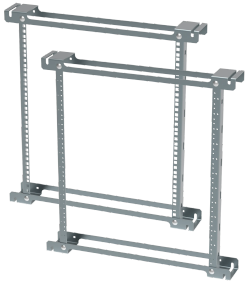

# ProTek Rack Angles

The ProTek Rack Angles support 19in rack equipment in the single- and double-hinged ProTek product. The square- and tapped-hole rack angles support EIA spaced IT equipment that is to be mounted within a ProTek cabinet.

## FEATURES

---

The ProTek Rack Angles support 19in rack equipment in the single- and double-hinged ProTek product

The square- and tapped-hole rack angles support EIA spaced IT equipment that is to be mounted within a ProTek cabinet

## SPECIFICATIONS

Table 1/1

| Catalog Number | Article Number | Height | Material   | Finish      | Thickness | Hole Type |
|----------------|----------------|--------|------------|-------------|-----------|-----------|
| PTRA24T        | 23772          | 533mm  | Mild Steel | Zinc Plated | 2.66mm    | Tapped    |
| PTRA60T        | 23778          | 1422mm | Mild Steel | Zinc Plated | 2.66mm    | Tapped    |
| PTRA16S        | 23771          | 356mm  | Mild Steel | Zinc Plated | 2.66mm    | Square    |
| PTRA24S        | 23773          | 533mm  | Mild Steel | Zinc Plated | 2.66mm    | Square    |
| PTRA48T        | 23776          | 1156mm | Mild Steel | Zinc Plated | 2.66mm    | Tapped    |
| PTRA36T        | 23774          | 845mm  | Mild Steel | Zinc Plated | 2.66mm    | Tapped    |
| PTRA48S        | 23777          | 1156mm | Mild Steel | Zinc Plated | 2.66mm    | Square    |
| PTRA16T        | 23768          | 356mm  | Mild Steel | Zinc Plated | 2.66mm    | Tapped    |
| PTRA60S        | 23781          | 1422mm | Mild Steel | Zinc Plated | 2.66mm    | Square    |
| PTRA36S        | 23775          | 845mm  | Mild Steel | Zinc Plated | 2.66mm    | Square    |