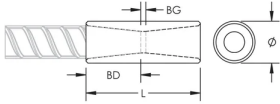

PRODUCT ATTRIBUTES

Material: Stainless Steel Duplex 2205 (EN 1.4462)

Finish: Plain

Rebar Size, Metric: 12 mm

Rebar Size, US: #4

Rebar Size, Canada: 10M

Diameter (Ø): 25 mm

Length (L): 41mm

Bar Depth (BD): 15mm

Bar Gap (BG): 11mm

Unit Weight: 0.14 kg

Designed to Meet: AASHTO;ABNT NBR 8548:1984;ACI 318 Type 1 (125% Specified Yield);ACI 318 Type 2 (Specified Tensile);ACI 349;ACI 359;AS3600

ADDITIONAL PRODUCT DETAILS

Bar dimensions and weights listed may vary by region. Coupler sizes not shown may be available by special order. Contact your nVent LENTON representative for more information.

DIAGRAMS

WARNING

nVent products shall be installed and used only as indicated in nVent's product instruction sheets and training materials. Instruction sheets are available at www.nvent.com and from your nVent customer service representative. Improper installation, misuse, misapplication or other failure to completely follow nVent's instructions and warnings may cause product malfunction, property damage, serious bodily injury and death and/or void your warranty.