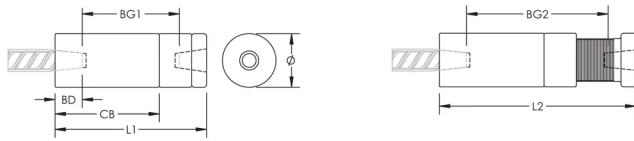

Unit Weight: 2.61 kg

Designed to Meet: AASHTO; ABNT NBR 8548:1984; ACI 318 Type 1 (125% Specified Yield); ACI 318 Type 2 (Specified Tensile); ACI 349; ACI 359; AS3600

Package Quantity: 6

ADDITIONAL PRODUCT DETAILS

Bar dimensions and weights listed may vary by region. Coupler sizes not shown may be available by special order. Contact your nVent LENTON representative for more information.

DIAGRAMS

WARNING

nVent products shall be installed and used only as indicated in nVent's product instruction sheets and training materials. Instruction sheets are available at www.nvent.com and from your nVent customer service representative. Improper installation, misuse, misapplication or other failure to completely follow nVent's instructions and warnings may cause product malfunction, property damage, serious bodily injury and death and/or void your warranty.

North America

+1.800.753.9221

Option 1 – Customer Care

Option 2 – Technical

Support

Europe

Netherlands:

+31 800-0200135

France:

+33 800 901 793

Europe

Germany:

800 1890272

Other Countries:

+31 13 5835404

APAC

Shanghai:

+ 86 21 2412 1618/19

Sydney:

+61 2 9751 8500

Our powerful portfolio of brands:

CADDY

ERICO

HOFFMAN

ILSCO

SCHROFF

TRACHTE