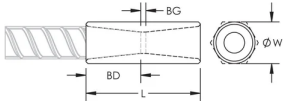

Designed to Meet: AASHTO;ABNT NBR 8548:1984;ACI 318 Type 1 (125% Specified Yield);ACI 318 Type 2 (Specified Tensile);ACI 349;ACI 359;AS3600

Package Quantity: 16

ADDITIONAL PRODUCT DETAILS

Bar dimensions and weights listed may vary by region. Coupler sizes not shown may be available by special order. Contact your nVent LENTON representative for more information.

DIAGRAMS

WARNING

nVent products shall be installed and used only as indicated in nVent's product instruction sheets and training materials. Instruction sheets are available at www.nvent.com and from your nVent customer service representative. Improper installation, misuse, misapplication or other failure to completely follow nVent's instructions and warnings may cause product malfunction, property damage, serious bodily injury and death and/or void your warranty.

North America

+1.800.753.9221

Option 1 – Customer Care

Option 2 – Technical

Support

Europe

Netherlands:

+31 800-0200135

France:

+33 800 901 793

Europe

Germany:

800 1890272

Other Countries:

+31 13 5835404