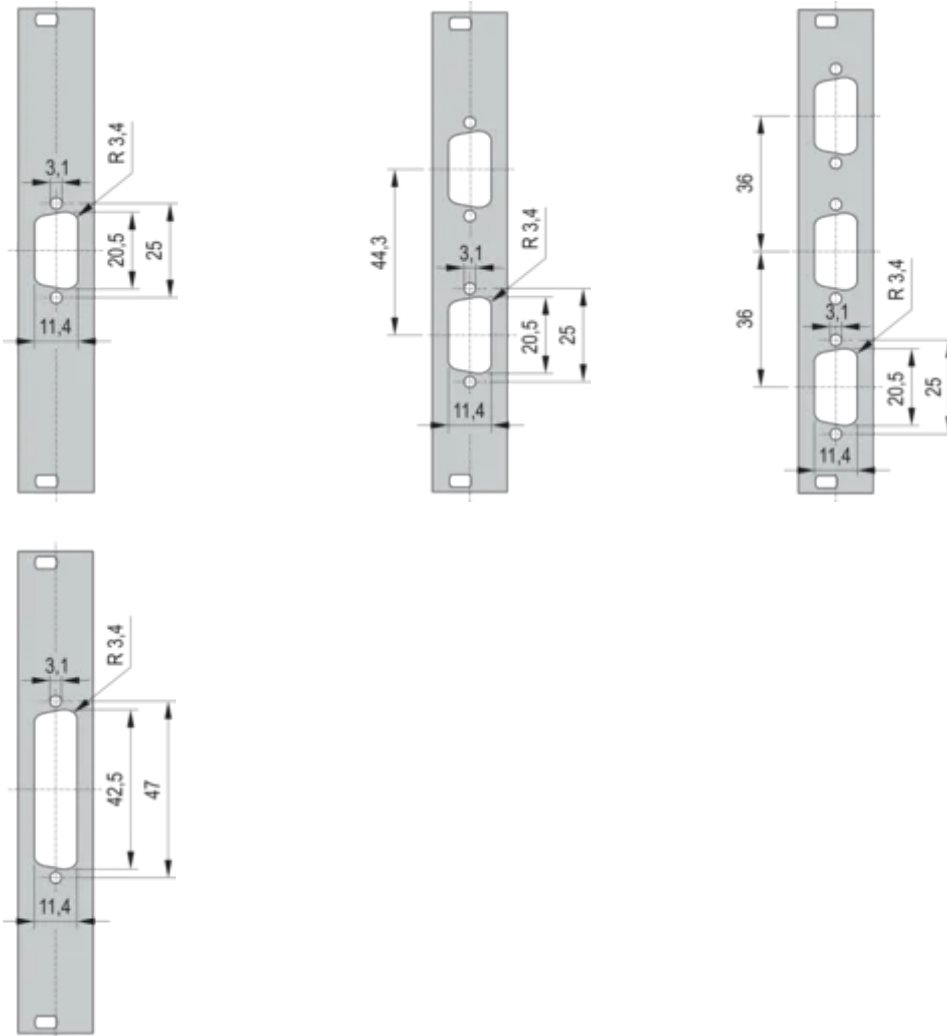

DIAGRAMS

WARNING

---

nVent products shall be installed and used only as indicated in nVent's product instruction sheets and training materials. Instruction sheets are available at www.nvent.com and from your nVent customer service representative. Improper installation, misuse, misapplication or other failure to completely follow nVent's instructions and warnings may cause product malfunction, property damage, serious bodily injury and death and/or void your warranty.