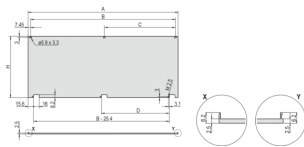

Mounting: Hinged, Bottom

Gasket Type: Textile EMC

Front Finish: Anodized

Rear Finish: Conductive

Treated Edges: No

Complies With: IEC 60297-3-101; IEEE 1101.1/10

Depth (D): 2.5mm

EMC Shielding: No (Retrofittable)

Finish: Anodized; Passivated

Height (H): 128.4mm

Material: Aluminum

Product Type: Front Panel

Type: Front Panel without Handle

Width (W): 213mm

Gross Weight: 0.296kg

ADDITIONAL PRODUCT DETAILS

Front panel can be removed in opened position ($> 135^\circ$).

DIAGRAMS

WARNING

---

nVent products shall be installed and used only as indicated in nVent's product instruction sheets and training materials. Instruction sheets are available at www.nvent.com and from your nVent customer service representative. Improper installation, misuse, misapplication or other failure to completely follow nVent's instructions and warnings may cause product malfunction, property damage, serious bodily injury and death and/or void your warranty.