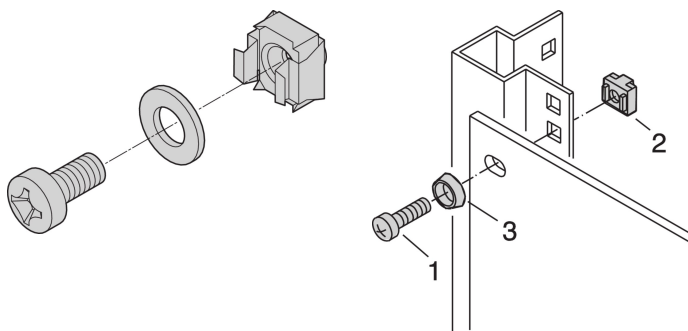

19" Assembly Kit M6, Screw, Washer, Nut; 8 pieces

CATALOG NUMBER

21100-435

For standard grounding use a grounding nut and washer on at least one attachment point.

When 19" assembly kit is used with conductive 19" panel mount, grounding cage nuts are not needed.

CERTIFICATIONS

FEATURES

Assembly kits for assembly of 19" components into a cabinet

For mounting of front panels, distribution fields or other components on the frame, slide mounts or depth members with square cut-outs

PRODUCT ATTRIBUTES

Package Quantity: 8

Thread Size: M6

Finish: Zinc Plated

Material: Steel; ABS

Product Family: RatiopacPRO; RatiopacPRO AIR; CompacPRO; PropacPRO; Comptec; Inpac; MultipacPRO; Varistar CP; Novastar; Eurorack; Outdoor