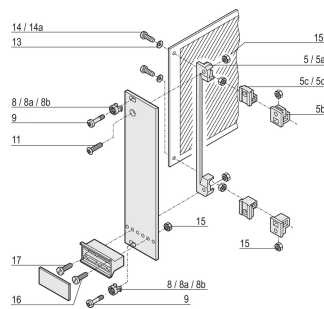

Sleeves for M2.5, Plastic, Grey; 100 pieces

CATALOG NUMBER

21100-464

Sleeve guides the collar screw when fastening the front panel.

CERTIFICATIONS

FEATURES

Sleeve guides the collar screw when fastening the front panel

Sleeve is inserted into the elongated hole of the front panel

PRODUCT ATTRIBUTES

Material: Polyamide 6

Color: Pebble Grey

Package Quantity: 100

Color Code: RAL 7032

Depth (D): 6.9mm

Height (H): 6mm

Product Type: Sleeve

Width (W): 6.8mm

Works With: Front Panels

Flammability Rating: UL® 94V-2

ADDITIONAL PRODUCT DETAILS

Metal sleeves on the partial front panels must be pressed in.

All sleeves can be used for front panel > 2 HP.