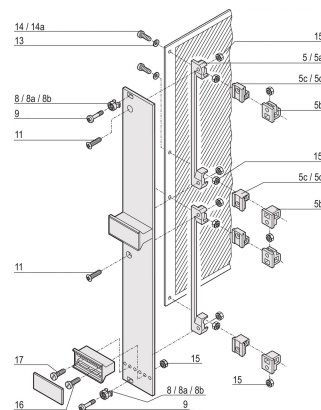

Sleeves for M2.5, Plastic, Grey; 100 pieces

CATALOG NUMBER

21100-464

Sleeve guides the collar screw when fastening the front panel.

CERTIFICATIONS

FEATURES

Sleeve guides the collar screw when fastening the front panel

Sleeve is inserted into the elongated hole of the front panel

PRODUCT ATTRIBUTES

Material: Polyamide 6

Color: Pebble Grey

Package Quantity: 100

Color Code: RAL 7032

Depth (D): 6.9mm

Height (H): 6mm

Product Type: Sleeve

Width (W): 6.8mm

Works With: Front Panels

Flammability Rating: UL® 94V-2

ADDITIONAL PRODUCT DETAILS

Metal sleeves on the partial front panels must be pressed in.

All sleeves can be used for front panel > 2 HP.