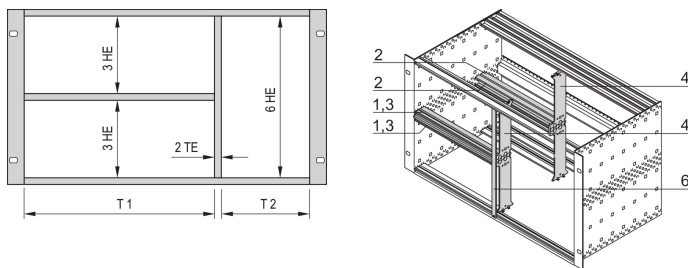

## CATALOG NUMBER

**24562-442**

The combined mounting enable the option to split a 6 U high subrack or case in 2 x 3 U and 6 U sections. Different versions are available.

## FEATURES

Designed to accept Euroboards (100 mm high) and double Euroboards (233.35 mm high)

Subdivision of the 6 U assembly area into: 2 x 3 U, 1 x 6 U