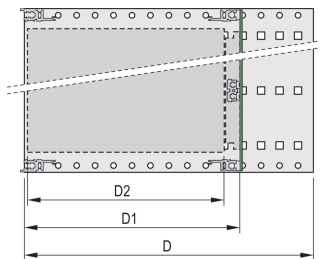

EuropacPRO 19" Subrack Kit for Backplane, Retrofit Shielding, 3 U, 475 mm

CATALOG NUMBER

24563-136

Non-shielded subrack for backplane mounting.

CERTIFICATIONS

FEATURES

Subrack with side panel type F ("flexible"), front 19" bracket included, depth-adjustable 19" bracket sold separately (not included in items delivered)

Rear horizontal rail for backplane mounting with insulation strip

Aluminum construction

IP 20, in accordance with IEC 60529

Modifications such as cutouts, different finishes or dimensions available