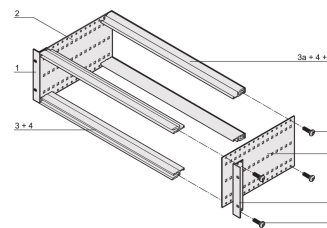

EuropacPRO 19" Subrack Kit for Backplane, Retrofit Shielding, 3 U, 475 mm

CATALOG NUMBER

24563-136

Non-shielded subrack for backplane mounting.

CERTIFICATIONS

FEATURES

Subrack with side panel type F ("flexible"), front 19" bracket included, depth-adjustable 19" bracket sold separately (not included in items delivered)

Rear horizontal rail for backplane mounting with insulation strip

Aluminum construction

IP 20, in accordance with IEC 60529

Modifications such as cutouts, different finishes or dimensions available

Supplied as space-saving flat-pack

Horizontal rail type "light"

Internal and external dimensions in accordance with: IEC 60297-3-100, -101, IEEE 1101.1

PRODUCT ATTRIBUTES

Rack Height: 3U

Depth: 475mm

Package Quantity: 1

For Mounting: Backplane

Board Depth: 160mm; 220mm; 280mm; 340mm

Gasket Type: Stainless Steel EMC (retrofittable)

Handle Included: No

Mounting: Rack

Complies With: IEC 60297-3-103

EMC Shielding: No

Finish: Anodized; Passivated

Material: Aluminum