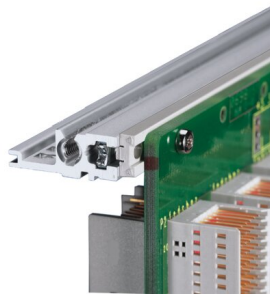

EuropacPRO 19" Subrack Kit for Backplane, Retrofit Shielding, 3 U, 475 mm

CATALOG NUMBER

24563-136

Non-shielded subrack for backplane mounting.

CERTIFICATIONS

FEATURES

Subrack with side panel type F ("flexible"), front 19" bracket included, depth-adjustable 19" bracket sold separately (not included in items delivered)

Rear horizontal rail for backplane mounting with insulation strip

Aluminum construction

IP 20, in accordance with IEC 60529

Modifications such as cutouts, different finishes or dimensions available

Supplied as space-saving flat-pack

Horizontal rail type "light"

Internal and external dimensions in accordance with: IEC 60297-3-100, -101, IEEE 1101.1

PRODUCT ATTRIBUTES

Rack Height: 3U

Depth: 475mm

Package Quantity: 1

For Mounting: Backplane

Board Depth: 160mm; 220mm; 280mm; 340mm

Gasket Type: Stainless Steel EMC (retrofittable)

Handle Included: No

Mounting: Rack

Complies With: IEC 60297-3-103

EMC Shielding: No

Finish: Anodized; Passivated

Material: Aluminum