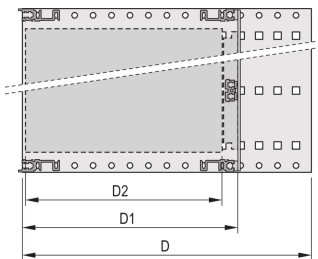

EuropacPRO 19" Subrack Kit for Backplane, Heavy, Retrofit Shielding, 6 U, 295 mm

CATALOG NUMBER

24563-463

Rear horizontal rail for backplane mounting with insulation strip

CERTIFICATIONS

FEATURES

Horizontal rail type "Heavy"

Shock and Vibration resistance up to 5 g

IP 20, in accordance with IEC 60529

Shock and vibration tested to the German "Bahn" standards BN 411002, BN 411003

Internal and external dimensions in accordance with: IEC 60297-3-100, -101, IEEE 1101.1