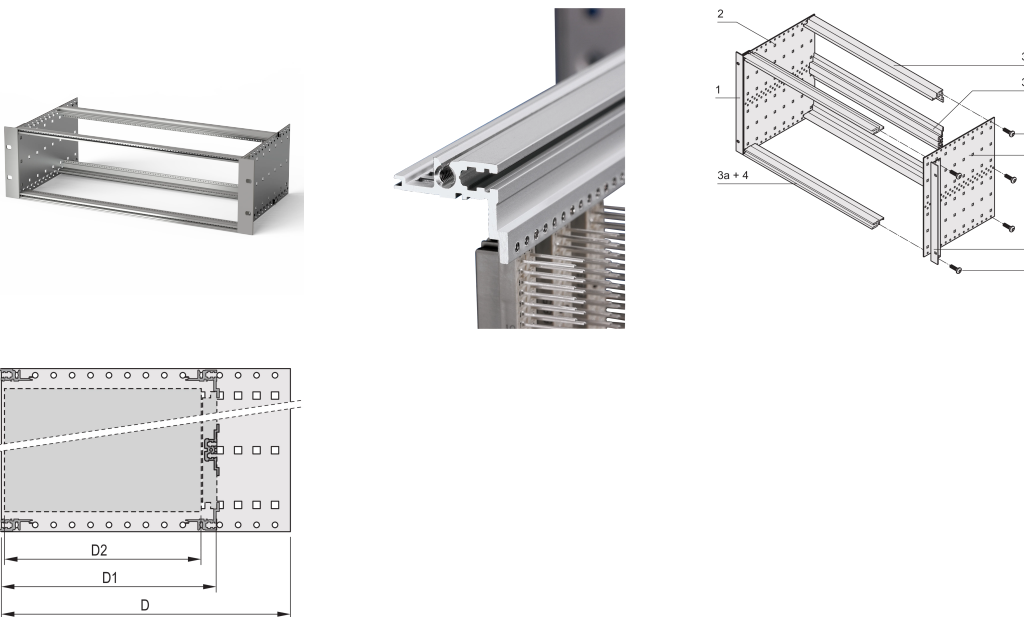

EuropacPRO 19" Subrack Kit for DIN Connector, Retrofit Shielding, 6 U, 355 mm

CATALOG NUMBER

24563-494

Non-shielded subrack for Din Connector mounting EN 60603-2 (DIN 41612).

CERTIFICATIONS

FEATURES

Subrack with side panel type F ("flexible"), front 19" bracket included, depth-adjustable 19" bracket sold separately (not included in items delivered)

Aluminum construction

IP 20, in accordance with IEC 60529

Internal and external dimensions in accordance with: IEC 60297-3-100, -101, IEEE 1101.1

Rear horizontal rails for connector mounting (IEC 60603-2 / DIN 41612)