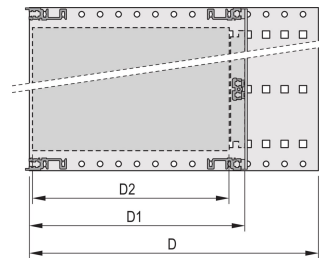

EuropacPRO 19" Subrack Kit for Backplane, Heavy, Retrofit Shielding, With Front Handle, 3 U, 175 mm

CATALOG NUMBER

24567-161

Non-EMC shielded subrack for backplane mounting, heavy version with tox welded side panels and front handle.

CERTIFICATIONS