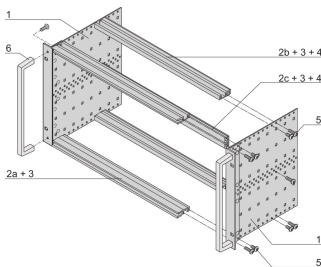

EuropacPRO 19" Subrack Kit for Backplane, Heavy, Retrofit Shielding, With Front Handle, 3 U, 175 mm

CATALOG NUMBER

24567-161

Non-EMC shielded subrack for backplane mounting, heavy version with tox welded side panels and front handle.

CERTIFICATIONS

FEATURES

Subrack with side panel type H ("Heavy"), 19" bracket is firmly fixed to side panel (tox-cold welded)

Supplied as space-saving flat-pack

Rear horizontal rail for backplane mounting with insulation strip

Horizontal rail type "Heavy"

Shock and Vibration resistance up to 5 g

IP 20, in accordance with IEC 60529

Shock and vibration tested to the German "Bahn" standards BN 411002, BN 411003

Internal and external dimensions in accordance with: IEC 60297-3-100, -101, IEEE 1101.1