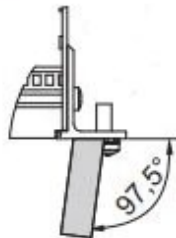

EuropacPRO 19" Subrack Kit for Backplane, Heavy, Retrofit Shielding, With Front Handle, 3 U, 175 mm

CATALOG NUMBER

24567-161

Non-EMC shielded subrack for backplane mounting, heavy version with tox welded side panels and front handle.

CERTIFICATIONS

FEATURES

Subrack with side panel type H ("Heavy"), 19" bracket is firmly fixed to side panel (tox-cold welded)

Supplied as space-saving flat-pack

Rear horizontal rail for backplane mounting with insulation strip

Horizontal rail type "Heavy"

Shock and Vibration resistance up to 5 g

IP 20, in accordance with IEC 60529

Shock and vibration tested to the German "Bahn" standards BN 411002, BN 411003

Internal and external dimensions in accordance with: IEC 60297-3-100, -101, IEEE 1101.1