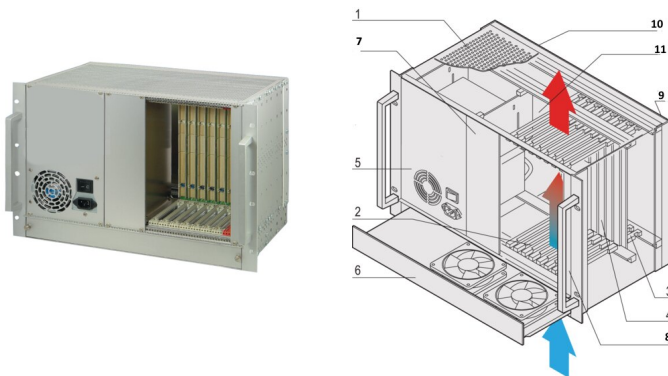

CPCI System With ATX PSU, 7 U, 8 Slot

CATALOG NUMBER

24579-026

7 U CompactPCI System with vertical Card Cage for eight 6 U Boards, eight RTM Boards and built in ATX Power Supply.

CERTIFICATIONS

FEATURES

In accordance with IEC 60297-3-101, -102, -103; IEEE 1101.1, 1101.10/11; backplane in accordance with PICMG 2.0 rev. 3.0

System with vertical card cage. Board format Front: 6 U, 160 mm deep; Rear I/O: 6 U, 80 mm deep

Backplane 8 slot, 6 U, 64 bit; system slot right; 8 HP wide CPU can be used

Heat dissipation by 1 U hot-swap fan unit, from bottom to top

ATX PSU, 300 W

PRODUCT ATTRIBUTES

Product Type: System

Number of Slots: 8

Type: 19" Rack Mount

Backplane Type: 6 U CompactPCI