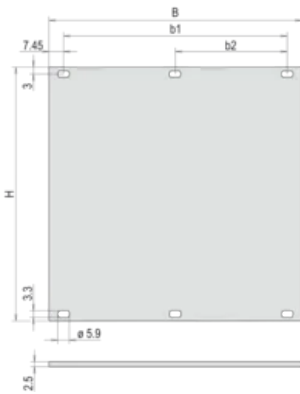

## SPECIFICATIONS

- Material:** Aluminum
- Finish:** Anodized; Passivated
- Product Family:** RatiopacPRO; PropacPRO; EuropacPRO
- Accessory Type:** Front panel
- Product Type:** Front Panel

Table 1/2

Catalog Number	Rack Height	Height (H)	Rack Width	Width (W)	Depth (D)	Package Quantity
20850-423	1U	39.5mm	28HP	141.9mm	2.5mm	1
20850-425	1U	39.5mm	63HP	319.7mm	2.5mm	1

Catalog Number	Rack Height	Height (H)	Rack Width	Width (W)	Depth (D)	Package Quantity
20850-426	1U	39.5mm	84HP	426.4mm	2.5mm	1
20850-424	1U	39.5mm	42HP	213mm	2.5mm	1

Table 2/2

Catalog Number	Front Finish	Rear Finish	Treated Edges
20850-423	Anodized	Conductive	No
20850-425	Anodized	Conductive	No
20850-426	Anodized	Conductive	No
20850-424	Anodized	Conductive	No

## DIAGRAMS