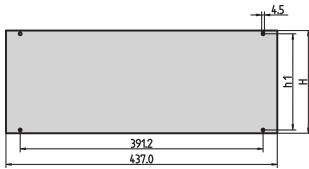

Inpac Front Panel

The front panel can be assembled on to the Inpac Case.

CERTIFICATIONS

FEATURES

Al panel, 2.5 mm

SPECIFICATIONS

- Depth:** 2.5mm
- Material:** Aluminum
- Finish:** Anodized
- Works With:** Cases
- Accessory Type:** Front panel
- Product Type:** Front Panel
- Product Family:** Inpac

Table 1/2

Catalog Number	Rack Height	Package Quantity	Front Finish	Rear Finish	Treated Edges	EMC Shielding
30828-055	2U	1	Anodized	Anodized	No	No
30828-067	6U	1	Anodized	Anodized	No	No
30828-061	4U	1	Anodized	Anodized	No	No
30828-058	3U	1	Anodized	Anodized	No	No

Table 2/2

Catalog Number	Height	Width
30828-055	76mm	437mm
30828-067	253.8mm	437mm
30828-061	165mm	437mm
30828-058	120.5mm	437mm

ADDITIONAL PRODUCT DETAILS

The assembly kit for the front panel is included with the 19" chassis.