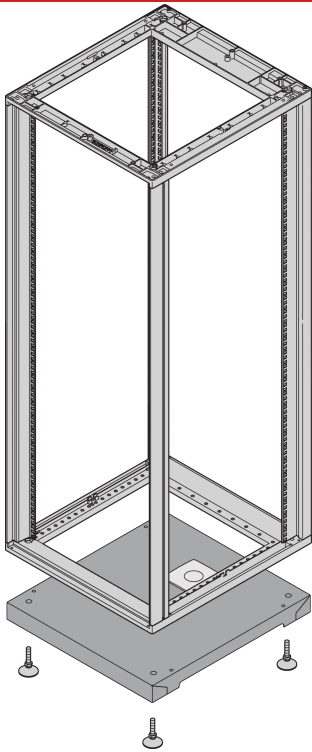

Novastar Base/Plinth

Base Plate for Rear Cable Ducting which cut out for cable management. Opening is covered with plastic. Accessory brush strip can build in.

CERTIFICATIONS

FEATURES

Static load-carrying capacity 400 kg

Adjustable feet, height 57 mm ... 67 mm

St, 1.5 mm, RAL 7021

Cable ducting 110 x 76 mm

Incl. GND/earthing

SPECIFICATIONS

Height:	45mm
Product Type:	Cabinet/Rack Base
Material:	Steel

Table 1/2

Catalog Number	Width	Depth	Package Quantity	Color	Color Code	Finish
27230-072	553mm	800mm	1	Black Grey	RAL 7021	Powder Coated
27230-070	553mm	500mm	1	Black Grey	RAL 7021	Powder Coated
27230-080	1000mm	1000mm	1	Black Grey	RAL 7021	Powder Coated
27230-076	900mm	900mm	1	Black Grey	RAL 7021	Powder Coated
27230-071	553mm	600mm	1	Black Grey	RAL 7021	Powder Coated

Table 2/2

Catalog Number	Type
27230-072	Base Plinth
27230-070	Base Plinth
27230-080	Base Plinth
27230-076	Base Plinth
27230-071	Base Plinth

ADDITIONAL PRODUCT DETAILS

Please order brush strip separately.