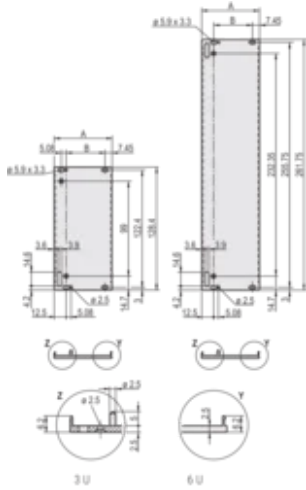

Catalog Number	Front Finish	Rear Finish	Treated Edges	Complies With	Depth (D)	Height (H)
30848-467	Anodized	Conductive	No	IEC 60297-3-101, IEEE 1101.1/11	2.5mm	128.4mm
30848-468	Anodized	Conductive	No	IEC 60297-3-101, IEEE 1101.1/11	2.5mm	261.8mm
30848-470	Anodized	Conductive	No	IEC 60297-3-101, IEEE 1101.1/11	2.5mm	261.8mm

Table 3/3

Catalog Number	Width (W)
30848-461	20mm
30848-465	40.3mm
30848-474	60.6mm
30848-466	50.5mm
30848-473	50.5mm
30848-463	30.1mm
30848-472	40.3mm
30848-467	60.6mm
30848-468	20mm
30848-470	30.1mm

## ADDITIONAL PRODUCT DETAILS

---

Please order EMC profile seal separately.

Please take into consideration that deliveries may be carried out in the stated SPQs (SPQ, e.g. 5 pieces, 10 pieces, 50 pieces, etc.). Differing order quantities (e.g. 2 pieces) may be changed to the next possible delivery quantity = Standard Pack Quantity.

## DIAGRAMS