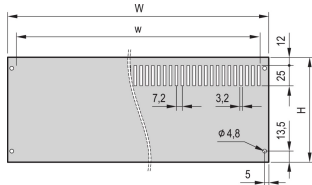

PropacPRO Rear Panel, Full Width, Unshielded

The rear panel, full width for PropacPRO Case mounts to the frame of the case. With or without vented slots.

CERTIFICATIONS

FEATURES

Alu panel, 2.0 mm (84 HP 2.5 mm)

Mounting with support bracket on case (right and left)

SPECIFICATIONS

Material:	Aluminum
Finish:	Anodized
Works With:	Cases
Product Family:	PropacPRO
Type:	Rear Panel
Product Type:	Side Panel

Table 1/2

Catalog Number	Rack Height	Rack Width	Design Feature	Package Quantity
24576-153	4U	63HP	Perforated	1
24576-145	2U	63HP	Perforated	1
24576-050	3U	84HP	Non-Perforated	1
24576-149	3U	63HP	Perforated	1
24576-150	3U	84HP	Perforated	1

Catalog Number	Rack Height	Rack Width	Design Feature	Package Quantity
24576-049	3U	63HP	Non-Perforated	1
24576-052	4U	42HP	Non-Perforated	1
24576-148	3U	42HP	Perforated	1
24576-045	2U	63HP	Non-Perforated	1
24576-152	4U	42HP	Perforated	1
24576-053	4U	63HP	Non-Perforated	1
24576-047	3U	28HP	Non-Perforated	1
24576-054	4U	84HP	Non-Perforated	1
24576-048	3U	42HP	Non-Perforated	1
24576-154	4U	84HP	Perforated	1
24576-146	2U	84HP	Perforated	1
24576-044	2U	42HP	Non-Perforated	1
24576-046	2U	84HP	Non-Perforated	1
24576-158	6U	84HP	Perforated	1
24576-147	3U	28HP	Perforated	1