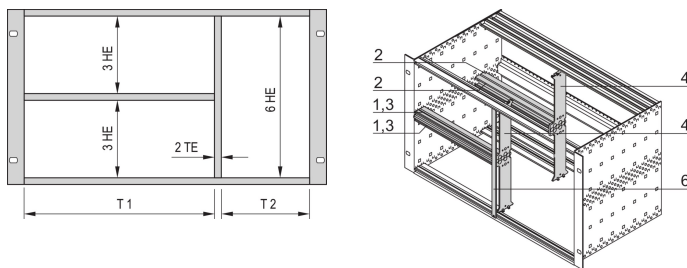

Combined Mounting Kit for Chassis, 84:0 HP

CATALOG NUMBER

24562-484

The combined mounting enable the option to split a 6 U high subrack or case in 2 x 3 U and 6 U sections. Different versions are available.

CERTIFICATIONS

FEATURES

Designed to accept Euroboards (100 mm high) and double Euroboards (233.35 mm high)

Subdivision of the 6 U assembly area into: 2 x 3 U, 1 x 6 U

PRODUCT ATTRIBUTES

Package Quantity: 1

Rack Width 1: 84HP

Material: Aluminum; Zinc Alloy

Product Family: EuropacPRO

Product Type: Mounting Kit

Rack Height: 6U

Type: Combined

Works With: Subracks

Net Weight: 0.657kg