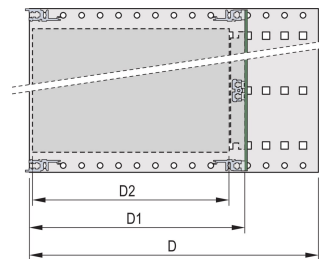

EuropacPRO 19" Subrack Kit for Backplane, Light, Unshielded, 6 U, 295 mm

CATALOG NUMBER

24564-433

Non-EMC shielded subrack for backplane mounting, light version.

CERTIFICATIONS

FEATURES

Subrack with side panel type L ("light") with integrated 19" support brackets

Horizontal rail type "light"

Aluminum construction

Rear horizontal rails for backplane mounting with insulation strip

Installed load up to 7.5 kg