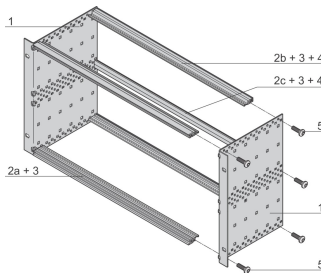

EuropacPRO 19" Subrack Kit for Backplane, Light, Unshielded, 6 U, 295 mm

CATALOG NUMBER

24564-433

Non-EMC shielded subrack for backplane mounting, light version.

CERTIFICATIONS

FEATURES

Subrack with side panel type L ("light") with integrated 19" support brackets

Horizontal rail type "light"

Aluminum construction

Rear horizontal rails for backplane mounting with insulation strip

Installed load up to 7.5 kg