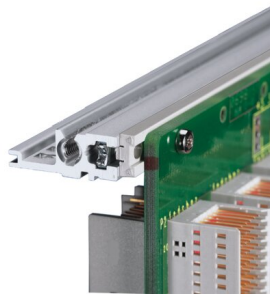

EuropacPRO 19" Subrack Kit for Backplane, Light, Unshielded, 6 U, 295 mm

CATALOG NUMBER

24564-433

Non-EMC shielded subrack for backplane mounting, light version.

CERTIFICATIONS

FEATURES

Subrack with side panel type L ("light") with integrated 19" support brackets

Horizontal rail type "light"

Aluminum construction

Rear horizontal rails for backplane mounting with insulation strip

Installed load up to 7.5 kg