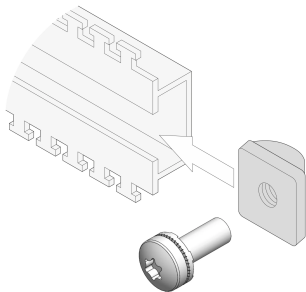

# Slide Nuts with Screw

For variable assembly of 19" components outside the EIA increments

## FEATURES

Slide Nut Kit Slide nut for C-profiles

## SPECIFICATIONS

**Finish:** Nickel Plated  
**Product Type:** Nut  
**Material:** Stainless Steel

Table 1/1

Catalog Number	Package Quantity
21120-210	4
21120-211	50