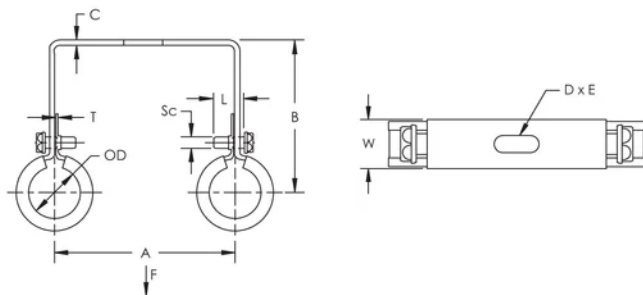

Outer Diameter (OD): 32 - 35 mm

Width (W): 20 mm

Thickness (T): 0.8 mm

A: 90 mm

B: 65 mm

Static Load: 450N

C: 2 mm

D: 20 mm

E: 8.5 mm

Screw Diameter (Sc): 6

Screw Length (L): 20mm

## DIAGRAMS