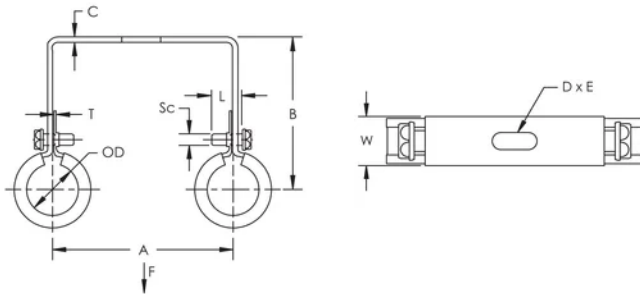

Outer Diameter (OD): 40 - 43 mm

Width (W): 20 mm

Thickness (T): 1 mm

A: 90 mm

B: 68 mm

Static Load: 450N

C: 2 mm

D: 20 mm

E: 8.5 mm

Screw Diameter (Sc): 6

Screw Length (L): 20mm

## DIAGRAMS