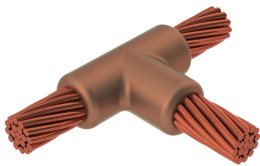

Cable to Cable

Power Utilities

nVent ERICO Cadweld graphite molds are designed and engineered for thousands of connection styles and conductor combinations.

DIAGRAMS

FEATURES

Forms a permanent, low resistance connection

Provides a molecular bond

nVent ERICO Cadweld Exothermic Connections are rated with the same current capacity as the conductor

Portable installation equipment with no external source of power required

Installers can be easily trained to make nVent ERICO Cadweld Exothermic Connections

Connections can be visually inspected

SPECIFICATIONS

Table 1/1

Catalog Number	Mold Family	Conductor 1	Conductor 1 Outer Diameter, Nominal	Conductor 2	Conductor 2 Outer Diameter, Nominal
PAC2C2C	PA	1/0 Concentric	9.5 mm	1/0 Concentric	9.5 mm

ADDITIONAL PRODUCT DETAILS

For applications such as computer room, tunnel or other low-ventilation areas, specify a smokeless nVent ERICO Cadweld Exolon mold. Add an XL prefix to the standard mold part number when ordering (for example, a TAC2Q2Q becomes XLTAC2Q2Q). Similarly, nVent ERICO Cadweld Exolon welding material is also designated by the XL prefix (for example, 150 becomes XL150).