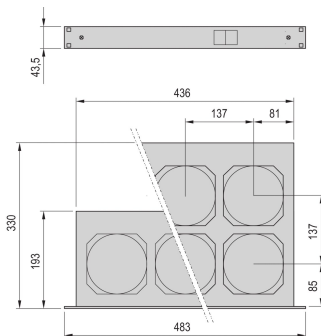

19" Fan Unit, 1 U, With Front Switch, 6 fans, 230 VAC

CATALOG NUMBER

10713-112

Front-mounted, illuminated mains switch on AC devices, coupled with additional rear mains outlet; mechanical strain relief for mains input and mains output cables.

CERTIFICATIONS

FEATURES

Can be adapted to subracks

Contact protection in accordance with DIN EN ISO 13857