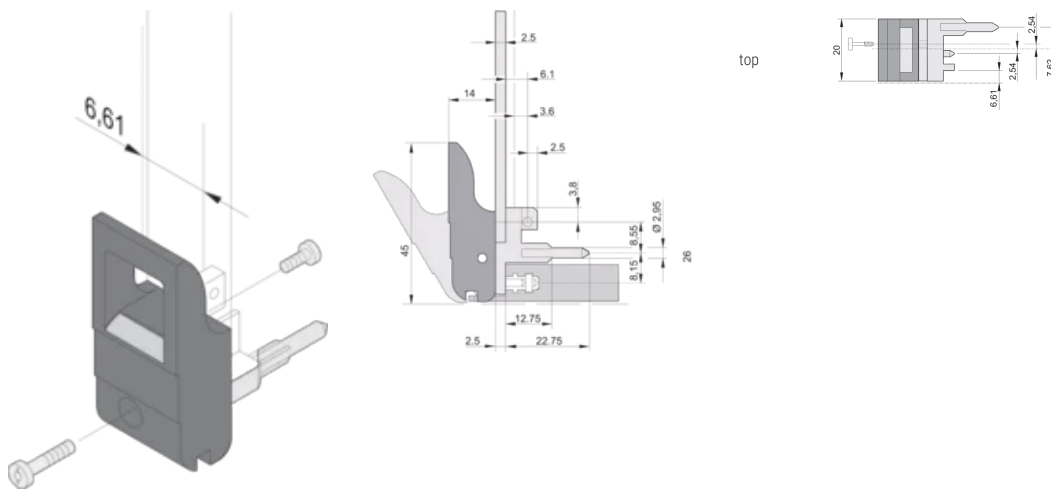

Handle Type: IET; Top Front

Flammability Rating: UL@ 94V-0

Color: Jet Black

Color Code: RAL 9005

Complies With: EN 45545-2

Depth (D): 39.15mm

Height (H): 44.65mm

Material: Polycarbonate; Zinc Alloy

Product Type: Handle

Type: Inserter/Extractor, 0.1" Offset

Width (W): 19.8mm

Works With: Front Panels

Net Weight: 0.24kg

ADDITIONAL PRODUCT DETAILS

Please order Coding pegs and Microswitch separately.

DIAGRAMS

WARNING

nVent products shall be installed and used only as indicated in nVent's product instruction sheets and training materials. Instruction sheets are available at www.nvent.com and from your nVent customer service representative. Improper installation, misuse, misapplication or other failure to completely follow nVent's instructions and warnings may cause product malfunction, property damage, serious bodily injury and death and/or void your warranty.