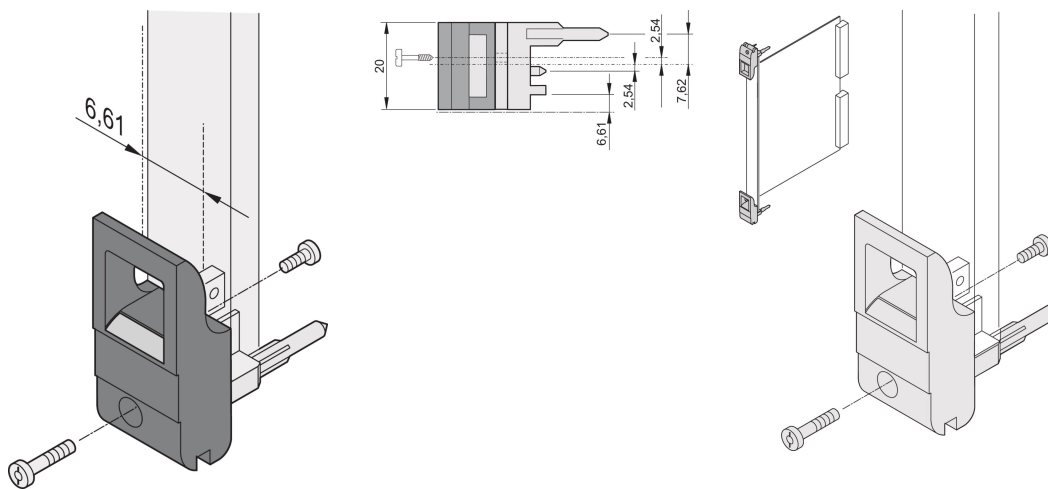

Insertor/Extractor Handle Type IET, Black Lever, Grey Button, Top; 10 pieces

CATALOG NUMBER

20817-708

The inserter/extractor handle, type IET in accordance with IEEE 1101.10. 0,1" offset. Two of these handles can overcome a single lever force of 700 N (per pair).

CERTIFICATIONS

FEATURES

Suitable for insertion and extraction forces up to 700 N (per pair)

In accordance with IEEE 1101.10 and IEC 60297-3-102

A microswitch can be mounted

0.1" offset is used for PSUs with SMD Plus

PRODUCT ATTRIBUTES

Package Quantity: 10

Handle Type: IET; Top Front

Flammability Rating: UL@ 94V-0

Color: Jet Black

Color Code: RAL 9005

Complies With: EN 45545-2

Depth (D): 39.15mm

Height (H): 44.65mm

Material: Polycarbonate; Zinc Alloy

Product Type: Handle

Type: Inserter/Extractor, 0.1" Offset

Width (W): 19.8mm

Works With: Front Panels

Net Weight: 0.24kg

ADDITIONAL PRODUCT DETAILS