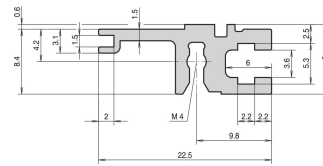

Horizontal Rail, Rear, Type L-ST, Light, Standard, 40 HP

CATALOG NUMBER

34560-440

Combinations of horizontal rails and side panels

	Horizontal rail	Horizontal rail with insulation strip	Horizontal rail with insulation strip and M4 screw	Horizontal rail with insulation strip and M4 screw and M4 screw
Horizontal rail	-	+	+	+
Horizontal rail with insulation strip	+	+	+	+
Horizontal rail with insulation strip and M4 screw	+	+	-	-
Horizontal rail with insulation strip and M4 screw and M4 screw	-	-	-	-

Legend: + = combination possible, - = combination not recommended

The horizontal rail, type ST enables the isolated assembly of a backplane. The isolation is done by an insulation strip.

CERTIFICATIONS

FEATURES

Finish: Anodized

Length: 208.28mm

Material: Aluminum

Product Family: EuropacPRO; RatiopacPRO; RatiopacPRO AIR; CompacPRO; PropacPRO

Product Type: Horizontal Rail

Type: Light, ST

Works With: Subracks; Cases

Gross Weight: 0.05kg