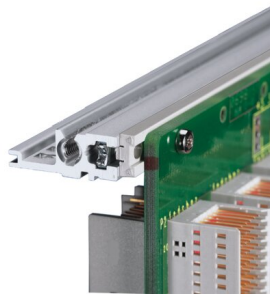

Horizontal Rail, Rear, Type L-ST, Light, Standard, 40 HP

CATALOG NUMBER

34560-440

Combinations of horizontal rails and side panels

	Horizontal rail	Horizontal rail with insulation strip	Horizontal rail with insulation strip and M4 screw	Horizontal rail with insulation strip and M4 screw and M4 screw
Horizontal rail	-	+	+	+
Horizontal rail with insulation strip	+	+	+	+
Horizontal rail with insulation strip and M4 screw	+	+	-	-
Horizontal rail with insulation strip and M4 screw and M4 screw	-	-	-	-

Legend: + = combination possible, - = combination not recommended

The horizontal rail, type ST enables the isolated assembly of a backplane. The isolation is done by an insulation strip.

CERTIFICATIONS

FEATURES

- For indirect backplane mounting with insulation strip
- Mounting top and bottom
- Aluminum extrusion, anodized finish, conductive contact surface

PRODUCT ATTRIBUTES

Rack Width: 40HP

Package Quantity: 1

Finish: Anodized

Length: 208.28mm

Material: Aluminum

Product Family: EuropacPRO; RatiopacPRO; RatiopacPRO AIR; CompacPRO; PropacPRO

Product Type: Horizontal Rail

Type: Light, ST

Works With: Subracks; Cases

Gross Weight: 0.05kg