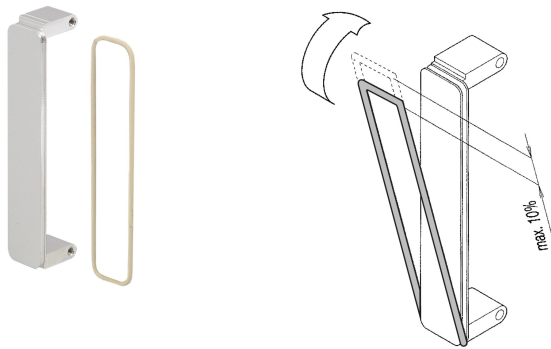

# EMC Gasket for PMC Front Panel

## CATALOG NUMBER

**60835-021**

The O-ring gasket can be used for EMC shielding of PMC or FMC mezzanines. The O-ring will be assembled into the groove of the Mezzanine.

## PRODUCT ATTRIBUTES

Package Quantity: 1

Depth: 1.34mm

Finish: Silver Plated

Height: 72.28mm

Material: EPDM-SBR Rubber

Product Type: O-Ring

Width: 13.68mm