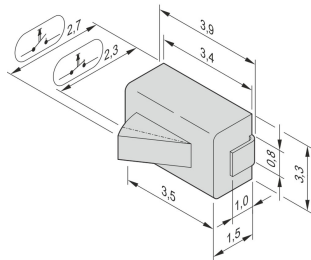

Microswitch for Carrier Compact- and Full-Size-Module

Micro Switch for AMC Carrier. Option as closer or opener available.

FEATURES

SMD Version

SPECIFICATIONS

Product Type: Switch

Table 1/1

Catalog Number	Design Feature	Package Quantity	Works With
20849-235	Normally Open	10	Systems
20849-236	Normally Closed	10	Systems