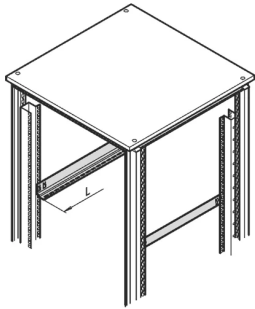

Slide Rail Kit

Slide Rail kit for mounting between a front and a rear pair of Slide rails, to support heavy 19" components. Side system punchings for mounting accessories and cooling components that expel to the side.

CERTIFICATIONS

FEATURES

Slide Rail kit for mounting between a front and a rear pair of Slide rails, to support heavy 19" components

SPECIFICATIONS

Product Type: Slide Rail
Material: Steel

Table 1/1

| Catalog Number | Package Quantity | Finish | Type | Works With | Certifications |
|----------------|------------------|----------------------|--------------|------------|----------------|
| 22127-092 | 2 | Aluminum-Zinc Plated | | | |
| 22127-093 | 2 | Aluminum-Zinc Plated | | | |
| 23130-411 | 2 | Aluminum-Zinc Plated | | | |
| 27230-056 | 4 | Zinc Plated | Mounting Kit | Novastar | RoHS |
| 23130-412 | 10 | Aluminum-Zinc Plated | | | |