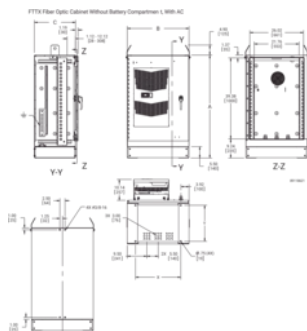

Base of cabinet has a 5.00-inch (127-mm) high aluminum mounting plinth to allow for cable alignment

Three pyramidal boots provided at base of cabinet for sealing various sizes of cables

All fasteners are stainless steel to maintain professional appearance in severe outdoor climate conditions

PRODUCT ATTRIBUTES

Article Number: 29195

Height (H): 1270mm

Width (W): 762mm

Depth (D): 508mm

Material: Aluminum

Finish: Powder Coated

Color: Light Gray

Color Code: RAL 7035

Thickness (T): 3mm

Rack Units: 22U

DIAGRAMS

WARNING

nVent products shall be installed and used only as indicated in nVent's product instruction sheets and training materials. Instruction sheets are available at www.nvent.com and from your nVent customer service representative. Improper installation, misuse, misapplication or other failure to completely follow nVent's instructions and warnings may cause product malfunction, property damage, serious bodily injury and death and/or void your warranty.