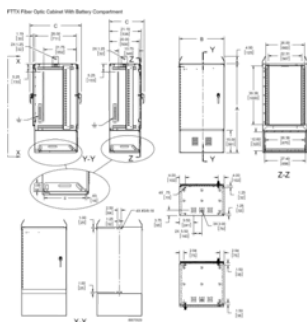

Base of cabinet has a 5.00-inch (127-mm) high aluminum mounting plinth to allow for cable alignment

Three pyramidal boots provided at base of cabinet for sealing various sizes of cables

All fasteners are stainless steel to maintain professional appearance in severe outdoor climate conditions

PRODUCT ATTRIBUTES

Article Number: 29194

Height (H): 2375mm

Width (W): 762mm

Depth (D): 1283mm

Material: Aluminum

Finish: Powder Coated

Color: Light Gray

Color Code: RAL 7035

Thickness (T): 3mm

Rack Units: 43U

DIAGRAMS

WARNING

nVent products shall be installed and used only as indicated in nVent's product instruction sheets and training materials. Instruction sheets are available at www.nvent.com and from your nVent customer service representative. Improper installation, misuse, misapplication or other failure to completely follow nVent's instructions and warnings may cause product malfunction, property damage, serious bodily injury and death and/or void your warranty.